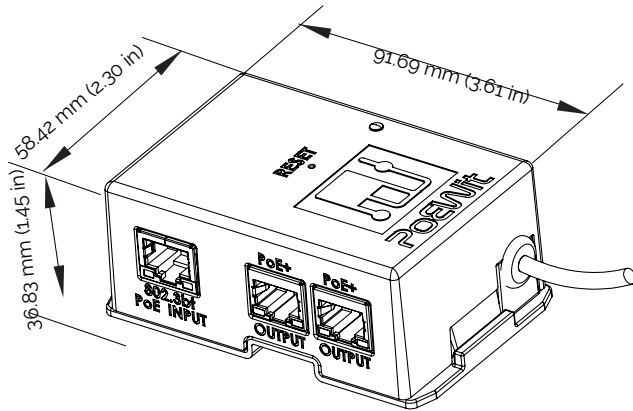

A Part of the PoEWit Tree Family for Lighting Controls

Physical	
Visual Indicators	RJ45 Ethernet Status LEDs (Link Status/Speed)
Beam Angle	110 degrees
Dimmable	Yes

Housing

RP, RG and RS Led Lights are super thin and are enclosed in a die cast aluminum panel housing that is 1/2" deep. Available models come in round or square trim either 3", 4" or 6" diameter / length accordingly.

PoE driver dimensions for non-pass-through mode

PoE driver dimensions for pass-through model

Mounting

Wall mount, eave or ceiling mount, indoor or outdoor

Environmental

IP enclosure ratings-IP-54 or damp location is OK
Operational temperature rating: -40 to 85C
Storage temperature rating: -65 to 150C