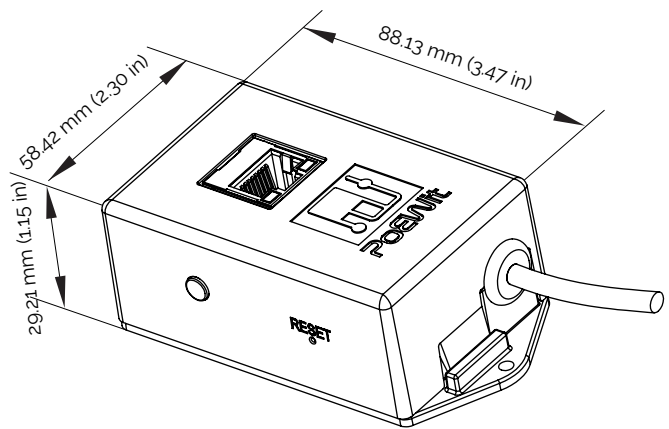

A Part of the PoEWit Tree Family for Lighting Controls

Physical	
Visual Indicators	RJ45 Ethernet Status LEDs (Link Status/Speed)
Beam Angle	110 degrees
Dimmable	Yes

Housing

RP, RG and RS Led Lights are super thin and are enclosed in a die cast aluminum panel housing that is 1/2" deep. Available models come in round or square trim either 3", 4" or 6" diameter / length accordingly.

PoE driver dimensions for non-pass-through mode

PoE driver dimensions for pass-through model

Mounting

Wall mount, eave or ceiling mount, indoor or outdoor

Environmental

IP enclosure ratings-IP-54 or damp location is OK
Operational temperature rating: -40 to 85C
Storage temperature rating: -65 to 150C