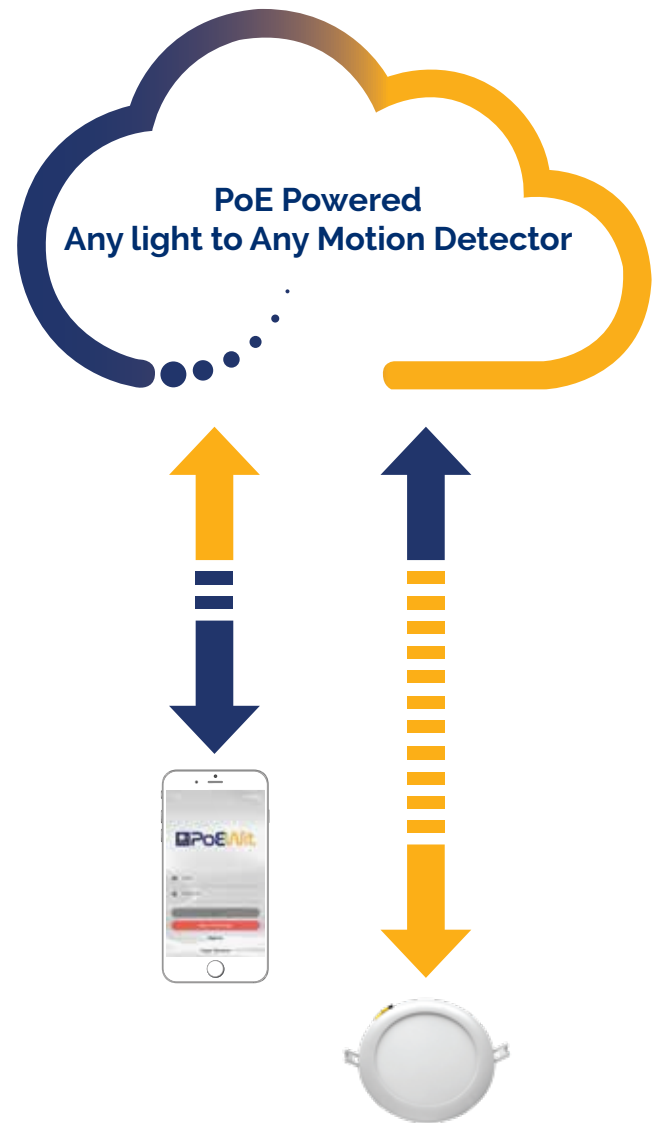

IMAGE 1 - Security Camera without PoE Light Assistance

IMAGE 2 - Security Camera with PoE Light Assistance

The lights are also simple to configure and deploy. No complex interfaces for the novice home owner. They quickly and easily establish settings that match their security cameras, lighting, and personal needs via mobile apps. PIR motion detection info automatically passes to the cloud, where security experts and homeowners already selected which light or lights are triggered.

Also, some RP, RG and RS lights have a unique PoE pass-through feature that not only powers the network itself, but also passes power and network to downstream security cameras or lights. This feature makes connecting lights to an existing security camera installation a breeze.

**Recessed Light Pass-through Driver
PoE+ In and Two PoE+ Out**

There is more. Security pros add a PoE Wit UPS and PoE ethernet switch to the installation, so key cameras and lighting operate in the event of a power outage. Secondary cameras turn off, and non-essential lights dim automatically to extend battery life until utility power is restored - all configurable by app.

Key Features

- The RG, RP, and RS are the **industry's first cloud, integrated recessed lighting and security camera solution**
- **Picture quality is optimized to the security camera's field of view so it records in the best color frames** and camera angles possible
- Models with **PoE pass-through** make retrofitting security lights to existing IP security cameras a snap
- **Link any light to any wall switch** (WS-2) to any motion detector configurable (MD-1)
- **Customers control security settings via simple controls:** IOS or Android apps